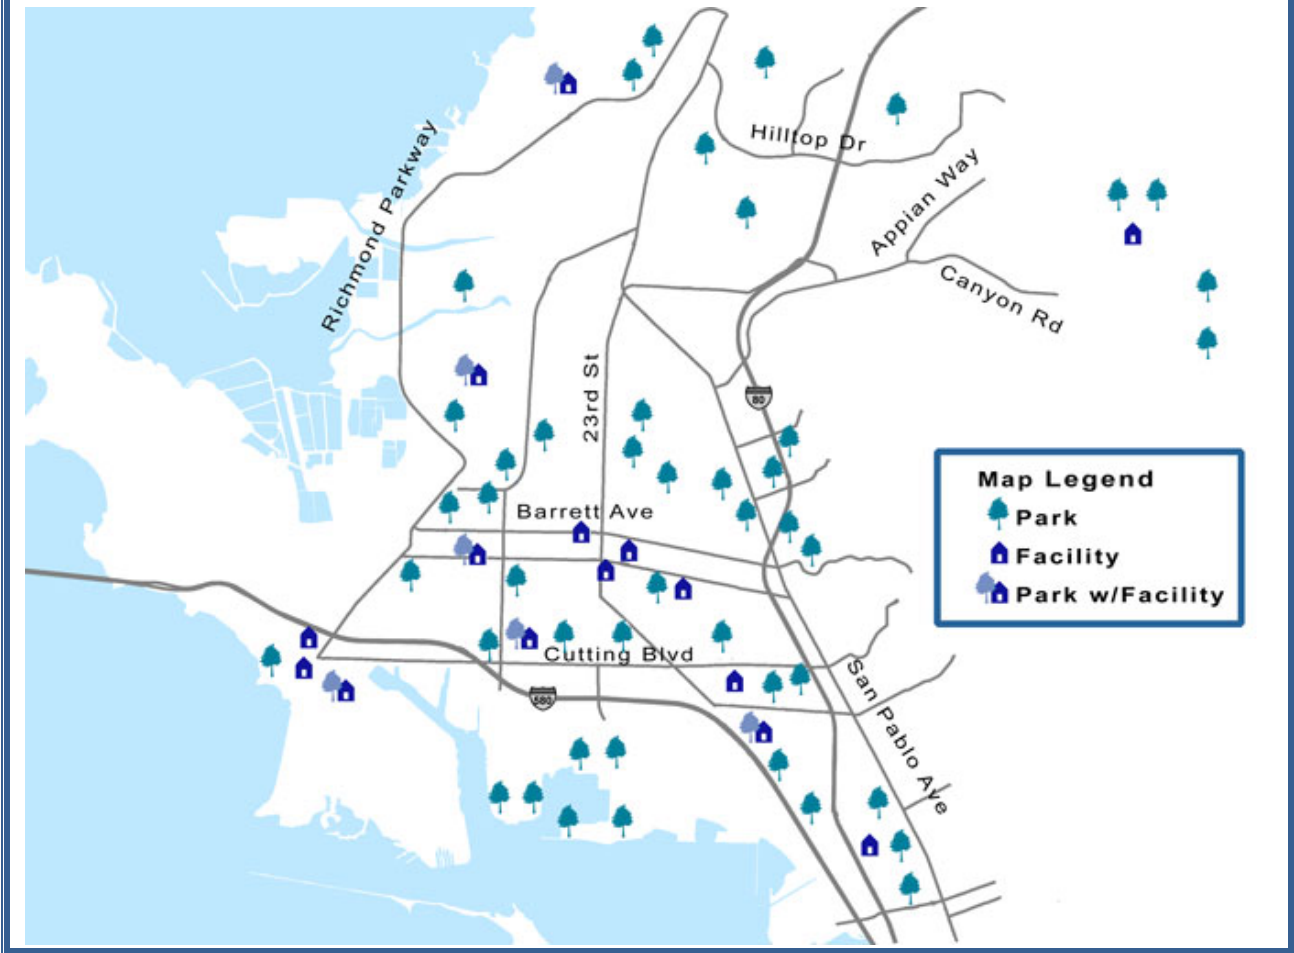

## Parques e Instalaciones de Richmond

Parques e Instalaciones	Localizacion
Abraham Braxton	South 49th Street
Atchinson Park	Bissell y Curry
Barbara and Jay Vincent Park	El final de Peninsula Ave
Bay Vista Park	Richmond Parkway
Belding-Garcia Park	18th y Colinga
Booker T. Anderson Jr. Park	Carlson y South 47th Street
Boorman Park	25th y Maine
Burg Park	Clinton y 30th
Central Park	Central y Yolo
Civic Center Plaza	Nevin Avenue
Clinton Playlot	Clinton y 42nd
Country Club Vista Park	Richmond Parkway
Crescent Park	Hartnett y Bayview
Elm Playlot	8th y Elm
Fairmede Park	El final de Joanna Drive
Hilltop Park	R.H. Miller y Groom